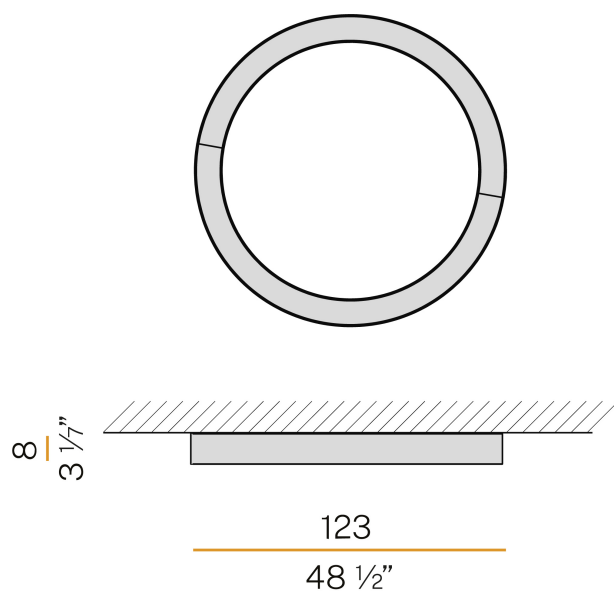

Technical drawing